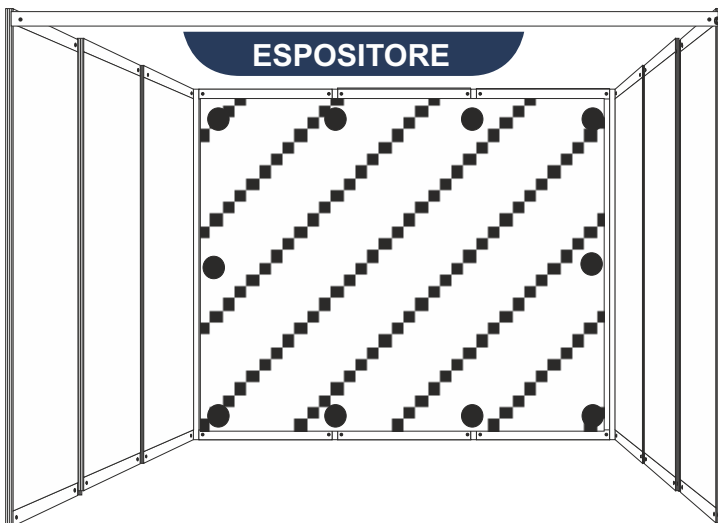

Plastic sheet (PVC)
cm 290x240
PRINTING ON PLASTIC COVER
(PVC)
Euro 385,00 +22% VAT

Mounting included