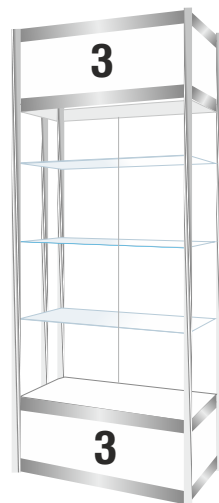

V160

1. **1** Print your logo - PVC adhesive front of the desk
   cm 97x94

Euro 45,00 + 22% VAT

1. **2** Print your logo - PVC adhesive front of the desk
   cm 108x88

Euro 55,00 + 22% VAT

1. **3** Print your logo - PVC adhesive fascia cm 97x33H

Euro 20,00 + 22% VAT

1. **4** Print your logo - PVC adhesive fascia cm 97x41H

Euro 30,00 + 22% VAT

1. **5** Print your logo - PVC adhesive front of the cabinet
   cm 97x67,5H

Euro 40,00 + 22% VAT

Mounting included

Poster
cm 70x100

FOREX PRINT

Euro 60,00 + 22% VAT

Mounting included