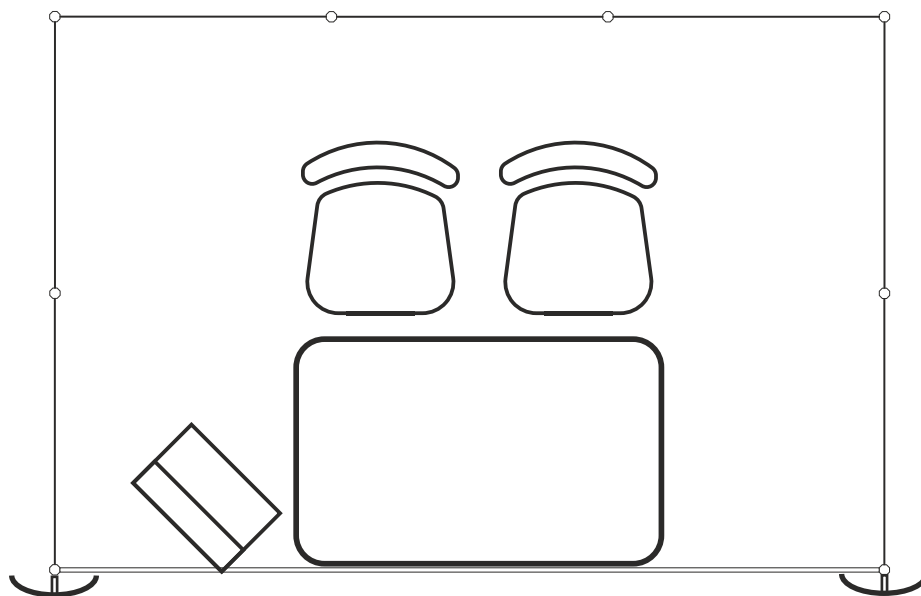

Interventional oncology

Sans Frontières

The 1st World Meeting on
FUSION IMAGING & AUGMENTED REALITY
for Interventional Procedures

SHELL SCHEME BOOTH

SHELL SCHEME BOOTH «A» - 3x2 mt - BASIC

- **Partition walls:** white melamine panels H 250 cm
- **Aluminium framework Octanorm**
- **Sign with Company Lettering:** Blu/red forex sign
- **Light:** N. 2 spotlight
- **Electrical socket:** 1
- **N. 1 table** 120x80x75 cm H with blue cloth
- **N. 2 chairs** - black
- **N. 1 brochure holder**
- **N. 1 hanger**
- **N. 1 wastebasket**

SHELL SCHEME BOOTH «B» - 3x2 mt - STANDARD

- **Partition walls:** white melamine panels H 250 cm
- **Aluminium framework Octanorm**
- **Sign with Company Lettering:** Blu/red forex sign
- **Light:** N. 2 spotlight
- **Electrical socket:** 1
- **N. 1 table** 120x80x75 cm H with blue cloth
- **N. 2 chairs** - black
- **N. 1 brochure holder**
- **N. 1 hanger**
- **N. 1 wastebasket**

SHELL SCHEME BOOTH «C» - 3x2 mt - PLUS

- **Partition walls:** white continuous panels H 250 cm
- **Light:** N. 4 spotlight
- **Electrical socket:** 1

PAY ATTENTION:
table, chairs must be ordered additionally

SHELL SCHEME BOOTH «D» - 3x2 mt - TRENDY

SHELL SCHEME BOOTH «E» - 3x2 mt - SMART

- **Backside walls:** 200 cm high - glossy white
- **Side walls:** 125 cm high - glossy white
- **Structure:** anodized aluminium
- **Light:** LED panel 60x60cm
- **N. 1 reception desk** 90x50x110H - glossy white
- **N. 1 round table** d 70cm x 75cm H - white
- **N. 1 stool** - white
- **N. 2 chairs** - white
- **N. 1 brochure holder**
- **N. 1 wastebasket**