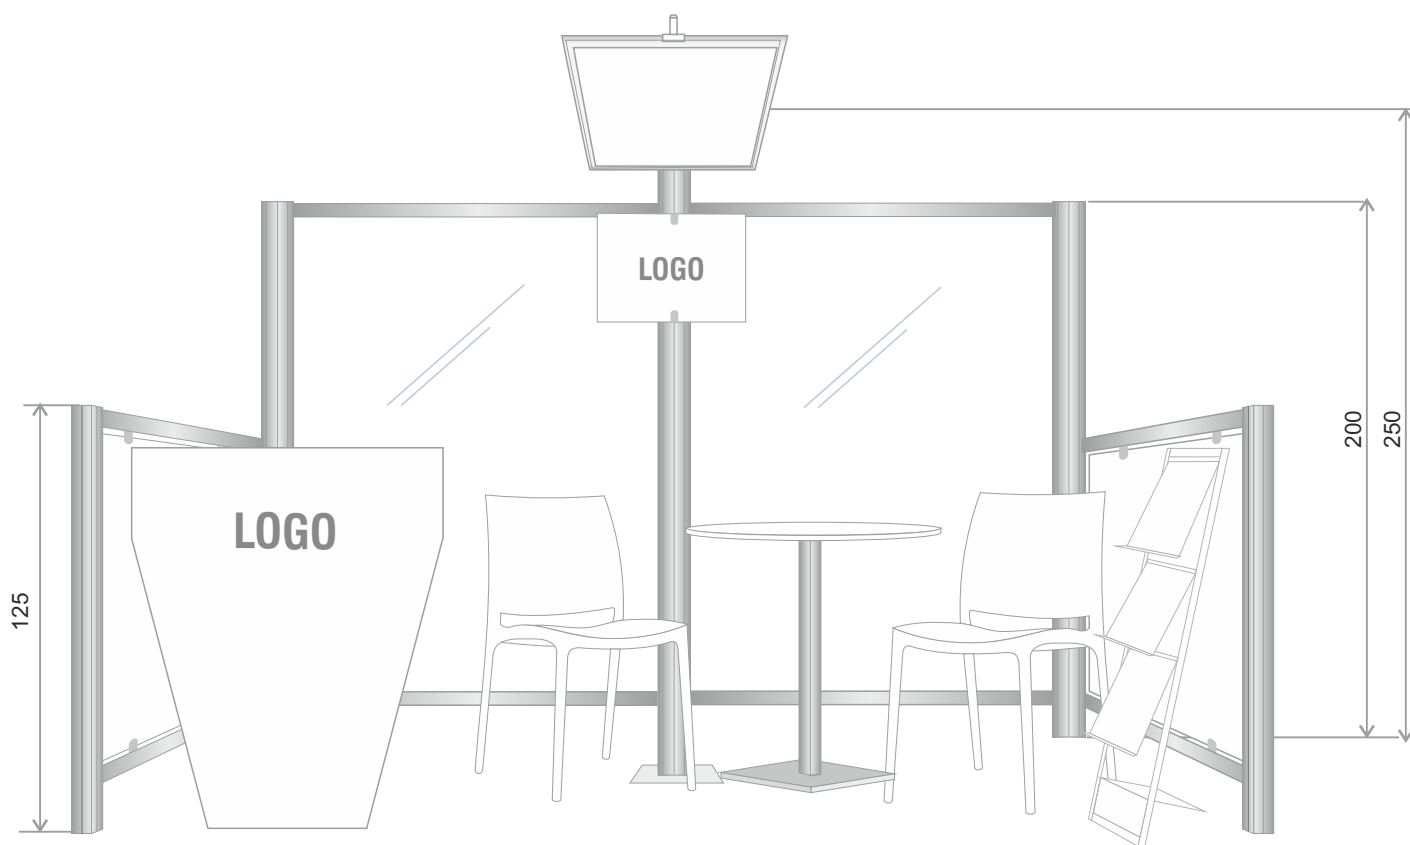

SHELL SCHEME BOOTH «B» - 3x2 mt - STANDARD

- **Partition walls:** white melamine panels H 250 cm
- **Aluminium framework Octanorm**
- **Sign with Company Lettering:** Blu/red forex sign
- **Light:** N. 2 spotlight
- **Electrical socket:** 1
- **N. 1 table** 120x80x75 cm H with blue cloth
- **N. 2 chairs** - black
- **N. 1 brochure holder**
- **N. 1 hanger**
- **N. 1 wastebasket**

SHELL SCHEME BOOTH «C» - 3x2 mt - PLUS

- **Partition walls:** white continuous panels H 250 cm
- **Light:** N. 4 spotlight
- **Electrical socket:** 1

PAY ATTENTION:
table, chairs must be ordered additionally

SHELL SCHEME BOOTH «D» - 3x2 mt - TRENDY

- **Backside walls:** 200x125H cm - white plexiglas
- **Side walls:** 200x125H cm - white plexiglas
- **Synthetic grass pots**
- **Light:** Floor lamp
- **N. 1 forex sign 25x200H cm**
- **N. 1 reception desk 90x50x110H** - white plexiglas
- **N. 1 stool** - white
- **N. 1 round table** d 70cm x 75cm H - white
- **N. 2 chairs** - white
- **N. 1 brochure holder**
- **N. 1 wastebasket**

SHELL SCHEME BOOTH «D» - 3x2 mt - TRENDY

SHELL SCHEME BOOTH «E» - 3x2 mt - SMART

- **Backside walls:** 200 cm high - glossy white
- **Side walls:** 125 cm high - glossy white
- **Structure:** anodized aluminium
- **Light:** LED panel 60x60cm
- **N. 1 reception desk** 90x50x110H - glossy white
- **N. 1 round table** d 70cm x 75cm H - white
- **N. 1 stool** - white
- **N. 2 chairs** - white
- **N. 1 brochure holder**
- **N. 1 wastebasket**