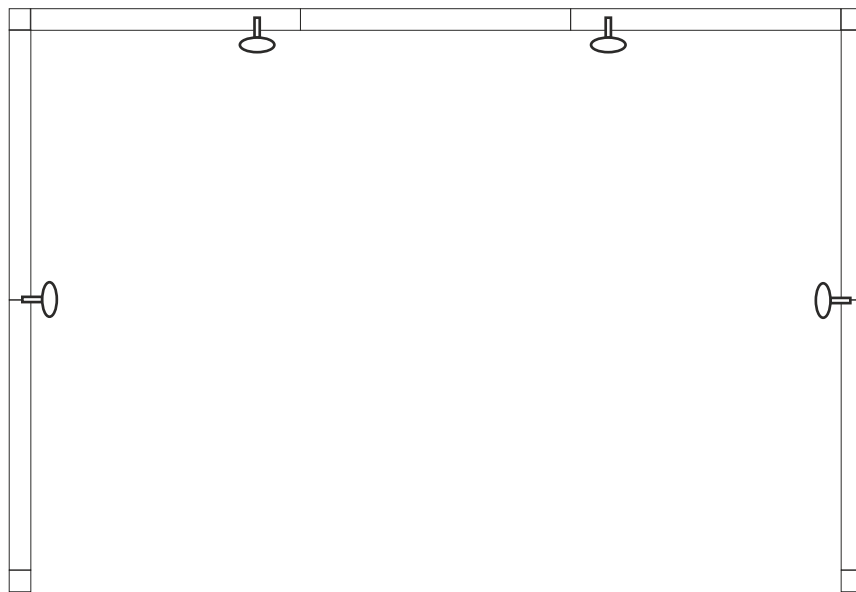

Interventional oncology

Sans Frontières

The 1st World Meeting on
FUSION IMAGING & AUGMENTED REALITY
for Interventional Procedures

SHELL SCHEME BOOTH

SHELL SCHEME BOOTH «A» - 3x2 mt - BASIC

- **Partition walls:** white melamine panels H 250 cm
- **Aluminium framework Octanorm**
- **Sign with Company Lettering:** Blu/red forex sign
- **Light:** N. 2 spotlight
- **Electrical socket:** 1
- **N. 1 table** 120x80x75 cm H with blue cloth
- **N. 2 chairs** - black
- **N. 1 brochure holder**
- **N. 1 hanger**
- **N. 1 wastebasket**

SHELL SCHEME BOOTH «B» - 3x2 mt - STANDARD

- **Partition walls:** white melamine panels H 250 cm
- **Aluminium framework Octanorm**
- **Sign with Company Lettering:** Blu/red forex sign
- **Light:** N. 2 spotlight
- **Electrical socket:** 1
- **N. 1 table** 120x80x75 cm H with blue cloth
- **N. 2 chairs** - black
- **N. 1 brochure holder**
- **N. 1 hanger**
- **N. 1 wastebasket**

SHELL SCHEME BOOTH «C» - 3x2 mt - PLUS

- **Partition walls:** white continuous panels H 250 cm
- **Light:** N. 4 spotlight
- **Electrical socket:** 1

PAY ATTENTION:
table, chairs must be ordered additionally

SHELL SCHEME BOOTH «D» - 3x2 mt - TRENDY

SHELL SCHEME BOOTH «E» - 3x2 mt - SMART

- **Backside walls:** 200 cm high - glossy white
- **Side walls:** 125 cm high - glossy white
- **Structure:** anodized aluminium
- **Light:** LED panel 60x60cm
- **N. 1 reception desk** 90x50x110H - glossy white
- **N. 1 round table** d 70cm x 75cm H - white
- **N. 1 stool** - white
- **N. 2 chairs** - white
- **N. 1 brochure holder**
- **N. 1 wastebasket**