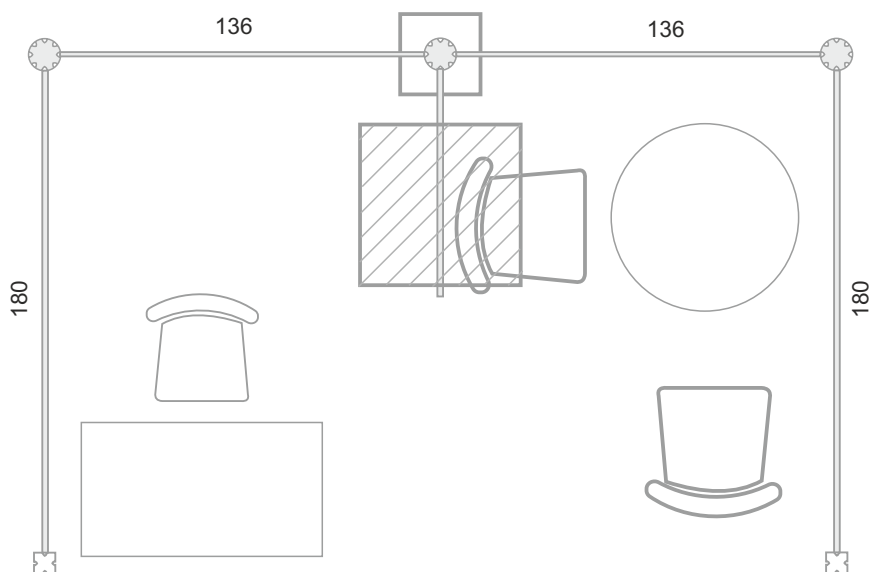

SHELL SCHEME BOOTH «B» - 3x2 mt - STANDARD

- **Partition walls:** white melamine panels H 250 cm
- **Aluminium framework Octanorm**
- **Sign with Company Lettering:** Blu/red forex sign
- **Light:** N. 2 spotlight
- **Electrical socket:** 1
- **N. 1 table** 120x80x75 cm H with blue cloth
- **N. 2 chairs** - black
- **N. 1 brochure holder**
- **N. 1 hanger**
- **N. 1 wastebasket**

SHELL SCHEME BOOTH «C» - 3x2 mt - PLUS

- **Partition walls:** white continuous panels H 250 cm
- **Light:** N. 4 spotlight
- **Electrical socket:** 1

PAY ATTENTION:
table, chairs must be ordered additionally

SHELL SCHEME BOOTH «D» - 3x2 mt - TRENDY

- **Backside walls:** 200x125H cm - white plexiglas
- **Side walls:** 200x125H cm - white plexiglas
- **Synthetic grass pots**
- **Light:** Floor lamp
- **N. 1 forex sign 25x200H cm**
- **N. 1 reception desk 90x50x110H** - white plexiglas
- **N. 1 stool** - white
- **N. 1 round table** d 70cm x 75cm H - white
- **N. 2 chairs** - white
- **N. 1 brochure holder**
- **N. 1 wastebasket**

SHELL SCHEME BOOTH «D» - 3x2 mt - TRENDY

SHELL SCHEME BOOTH «E» - 3x2 mt - SMART

- **Backside walls:** 200 cm high - glossy white
- **Side walls:** 125 cm high - glossy white
- **Structure:** anodized aluminium
- **Light:** LED panel 60x60cm
- **N. 1 reception desk** 90x50x110H - glossy white
- **N. 1 round table** d 70cm x 75cm H - white
- **N. 1 stool** - white
- **N. 2 chairs** - white
- **N. 1 brochure holder**
- **N. 1 wastebasket**