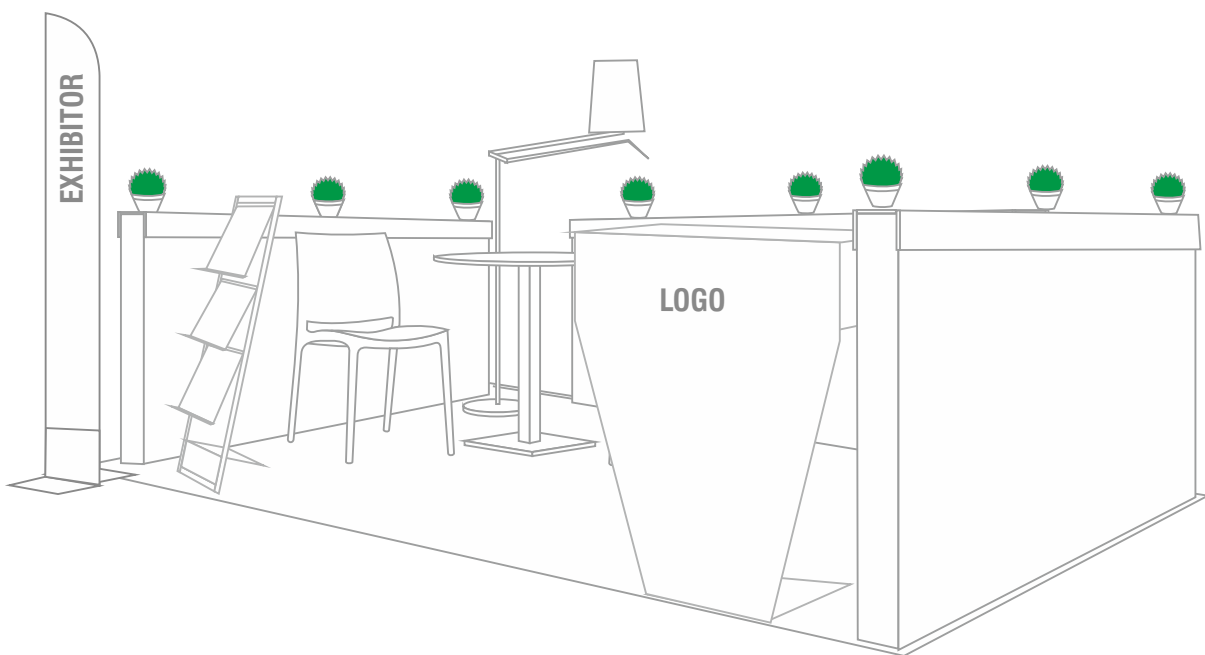

SHELL SCHEME BOOTH «B» - 3x2 mt - STANDARD

- **Partition walls:** white melamine panels H 250 cm
- **Aluminium framework Octanorm**
- **Sign with Company Lettering:** Blu/red forex sign
- **Light:** N. 2 spotlight
- **Electrical socket:** 1
- **N. 1 table** 120x80x75 cm H with blue cloth
- **N. 2 chairs** - black
- **N. 1 brochure holder**
- **N. 1 hanger**
- **N. 1 wastebasket**

SHELL SCHEME BOOTH «C» - 3x2 mt - PLUS

- **Partition walls:** white continuous panels H 250 cm
- **Light:** N. 4 spotlight
- **Electrical socket:** 1

PAY ATTENTION:
table, chairs must be ordered additionally

SHELL SCHEME BOOTH «D» - 3x2 mt - TRENDY

- **Backside walls:** 200x125H cm - white plexiglas
- **Side walls:** 200x125H cm - white plexiglas
- **Synthetic grass pots**
- **Light:** Floor lamp
- **N. 1 forex sign 25x200H cm**
- **N. 1 reception desk 90x50x110H** - white plexiglas
- **N. 1 stool** - white
- **N. 1 round table** d 70cm x 75cm H - white
- **N. 2 chairs** - white
- **N. 1 brochure holder**
- **N. 1 wastebasket**

SHELL SCHEME BOOTH «D» - 3x2 mt - TRENDY

SHELL SCHEME BOOTH «E» - 3x2 mt - SMART

- **Backside walls:** 200 cm high - glossy white
- **Side walls:** 125 cm high - glossy white
- **Structure:** anodized aluminium
- **Light:** LED panel 60x60cm
- **N. 1 reception desk** 90x50x110H - glossy white
- **N. 1 round table** d 70cm x 75cm H - white
- **N. 1 stool** - white
- **N. 2 chairs** - white
- **N. 1 brochure holder**
- **N. 1 wastebasket**