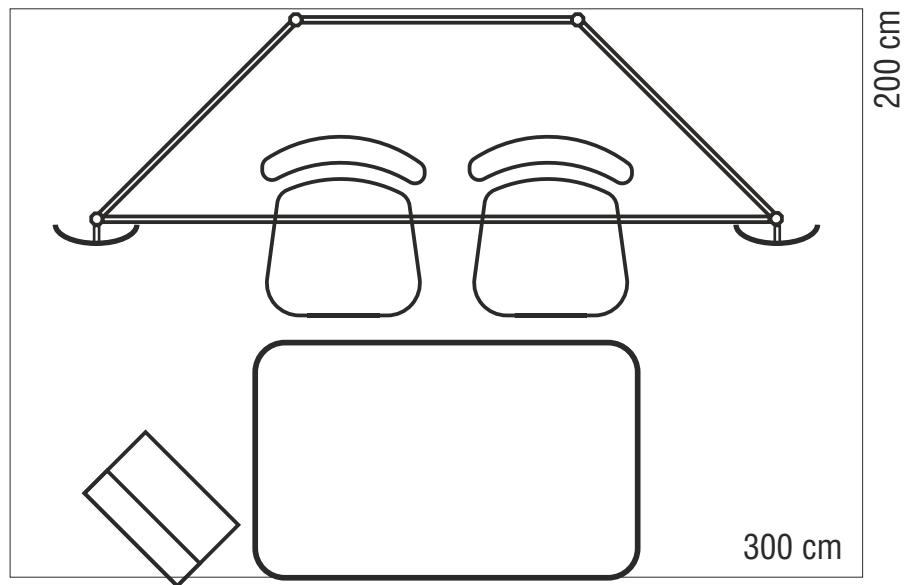

Interventional oncology

Sans Frontières

The 1st World Meeting on
FUSION IMAGING & AUGMENTED REALITY
for Interventional Procedures

SHELL SCHEME BOOTH

SHELL SCHEME BOOTH «A» - 3x2 mt - BASIC

- **Partition walls:** white melamine panels H 250 cm
- **Aluminium framework Octanorm**
- **Sign with Company Lettering:** Blu/red forex sign
- **Light:** N. 2 spotlight
- **Electrical socket:** 1
- **N. 1 table** 120x80x75 cm H with blue cloth
- **N. 2 chairs** - black
- **N. 1 brochure holder**
- **N. 1 hanger**
- **N. 1 wastebasket**

SHELL SCHEME BOOTH «B» - 3x2 mt - STANDARD

- **Partition walls:** white melamine panels H 250 cm
- **Aluminium framework Octanorm**
- **Sign with Company Lettering:** Blu/red forex sign
- **Light:** N. 2 spotlight
- **Electrical socket:** 1
- **N. 1 table** 120x80x75 cm H with blue cloth
- **N. 2 chairs** - black
- **N. 1 brochure holder**
- **N. 1 hanger**
- **N. 1 wastebasket**

SHELL SCHEME BOOTH «C» - 3x2 mt - PLUS

- **Partition walls:** white continuous panels H 250 cm
- **Light:** N. 4 spotlight
- **Electrical socket:** 1

PAY ATTENTION:
table, chairs must be ordered additionally

SHELL SCHEME BOOTH «D» - 3x2 mt - TRENDY

SHELL SCHEME BOOTH «E» - 3x2 mt - SMART

- **Backside walls:** 200 cm high - glossy white
- **Side walls:** 125 cm high - glossy white
- **Structure:** anodized aluminium
- **Light:** LED panel 60x60cm
- **N. 1 reception desk** 90x50x110H - glossy white
- **N. 1 round table** d 70cm x 75cm H - white
- **N. 1 stool** - white
- **N. 2 chairs** - white
- **N. 1 brochure holder**
- **N. 1 wastebasket**